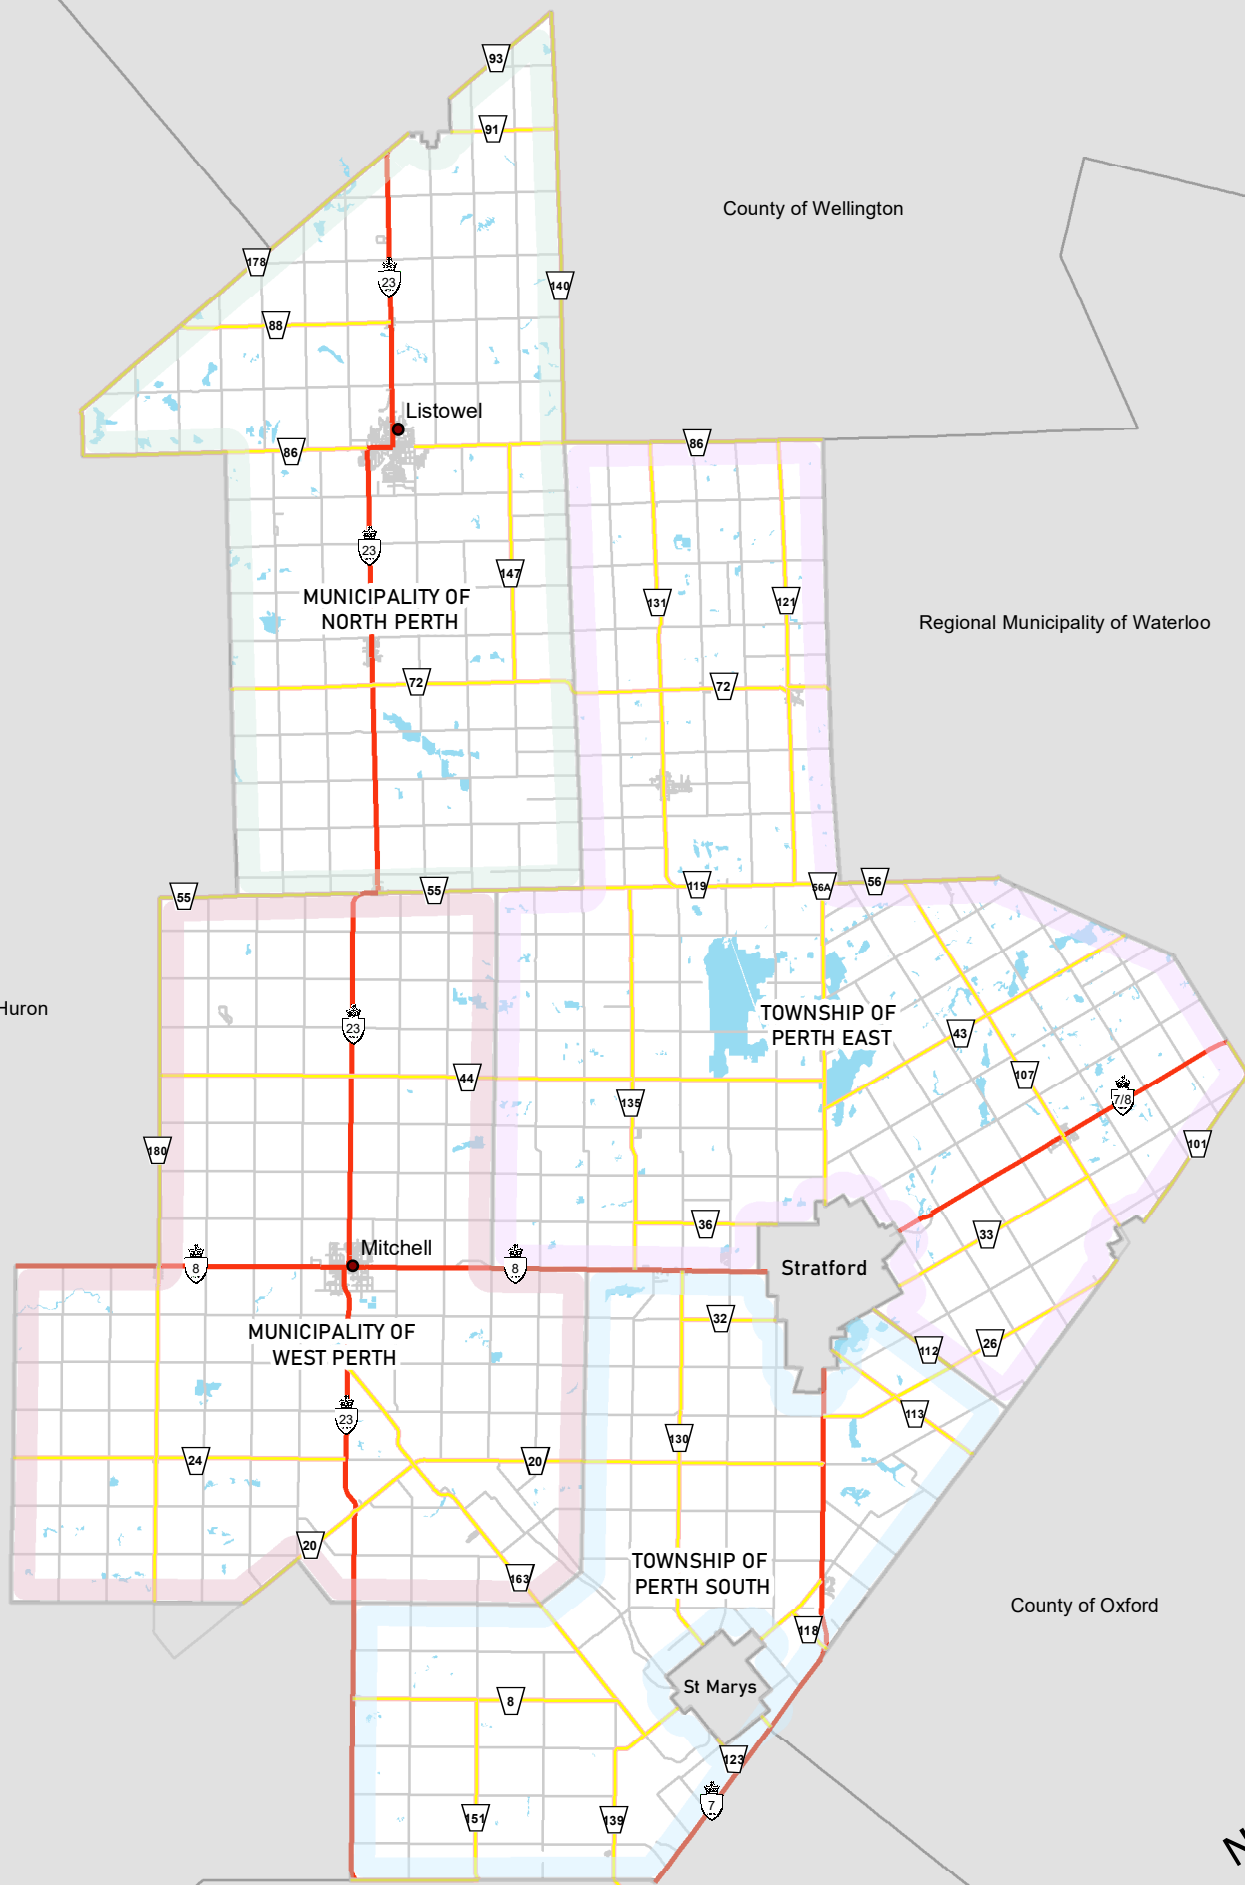

# County of Perth

County of Wellington

Regional Municipality of Waterloo

County of Huron

County of Oxford

County of Middlesex

0 2 4 8 12  
Kilometres