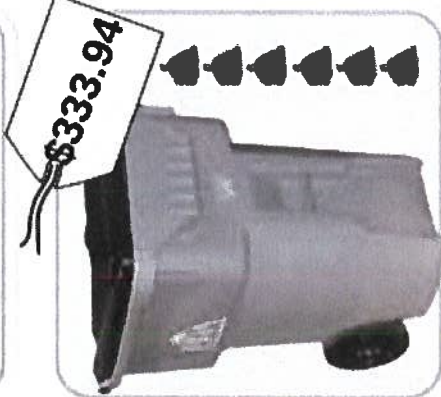

Township of
Perth South

Waste Bin Fees Effective
January 1, 2023

SMALL BIN
Capacity: 35 Gallons (120 litres)
Bag Equivalent: Up to 2 Bags
Dimensions: 39" x 20" x 23"
Maximum Weight: 120 lbs
Waste Fee **\$141.50**

**RECYCLING
BINS HAVE
NO FEE**

MEDIUM BIN
Capacity: 65 Gallons (240 litres)
Bag Equivalent: Up to 4 Bags
Dimensions: 41" x 27" x 28"
Maximum Weight: 220 lbs
Waste Fee: **\$237.72**

LARGE BIN
Capacity: 95 Gallons (360 litres)
Bag Equivalent: Up to 6 Bags
Dimensions: 45" x 29" x 34"
Maximum Weight: 320 lbs
Waste Fee: **\$333.94**