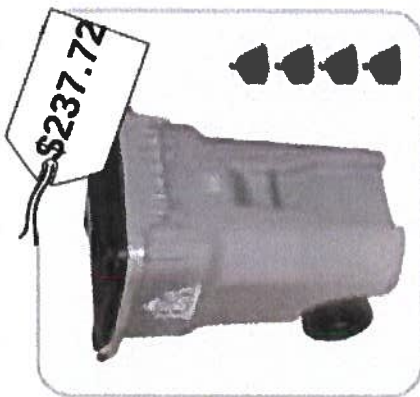

Township of
Perth South

Waste Bin Fees Effective
January 1, 2023

SMALL BIN
Capacity: 35 Gallons (120 litres)
Bag Equivalent: Up to 2 Bags
Dimensions: 39" x 20" x 23"
Maximum Weight: 120 lbs
Waste Fee **\$141.50**

**RECYCLING
BINS HAVE
NO FEE**

MEDIUM BIN
Capacity: 65 Gallons (240 litres)
Bag Equivalent: Up to 4 Bags
Dimensions: 41" x 27" x 28"
Maximum Weight: 220 lbs
Waste Fee: **\$237.72**

LARGE BIN
Capacity: 95 Gallons (360 litres)
Bag Equivalent: Up to 6 Bags
Dimensions: 45" x 29" x 34"
Maximum Weight: 320 lbs
Waste Fee: **\$333.94**